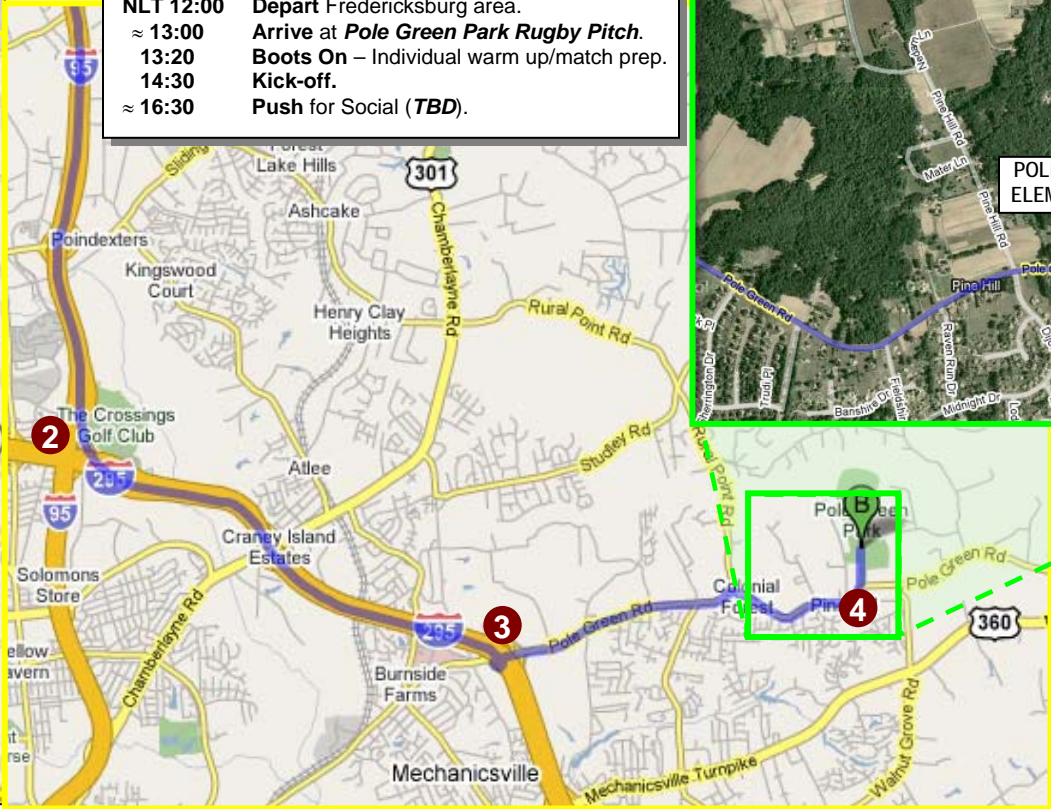

Phone Numbers
JAKE
C: (240)377-6334

FROM MCB QUANTICO

Summary: 77.0 mi – about 1 hour 22 mins

Time	Mile	Instruction	For	Toward
11:38	0.0	A Depart Barnett Field Parking Lot on Henderson Rd (North-West)	4.2 mi	
11:48	4.2	1 Take Ramp (RIGHT), Merge onto I-95 S	62.8 mi	Fredericksburg
12:46	67.0	2 Take LEFT Exit 84A Merge onto I-295 S	5.5 mi	Rocky Mt NC
12:51	72.5	3 Take Exit 38A (East) onto Meadowbridge Rd/VA-627 E	0.2 mi	
	72.7	Merge onto Meadowbridge Rd/Pole Green Rd. Continue to follow Pole Green Rd	3.9 mi	
12:58	76.6	4 Turn left at Pole Green Park Ln (just past Pole Green Elementary School, on left – park is beyond)	.4 mi	
13:00	77.0	B Arrive 8996 Pole Green Park Lane, 23116		

Saturday, 29 March, 2008
James River RFC
 (Pole Green Park, Mechanicsville, VA)

SCHEDULE:
NLT 11:30 Depart Quantico for Match.
 (RP @ Barnett Field South Parking Lot)
NLT 12:00 Depart Fredericksburg area.
 ≈ 13:00 Arrive at **Pole Green Park Rugby Pitch**.
 13:20 Boots On – Individual warm up/match prep.
 14:30 Kick-off.
 ≈ 16:30 Push for Social (*TBD*).

MARFU Collegiate Playoffs (Men and Women)

March 29-30 2008

Hosted by the James River Men and Women's RFC (VRU)
Pole Green Park, Mechanicsville (Hanover County), Virginia

Saturday, March 29, 2008

Men's Div 2 semi-final (Pool B)	(9:00 a.m.)	Radford University	v Georgetown University	Women's Div 2 semi-final (Pool A)	(9:00 a.m.)	Mary Washington	v University of Delaware
				Women's Div 2 semi-final (Pool B)	(9:00 a.m.)	Georgetown University	v Shippensburg University
Men's Div 2 semi-final (Pool A)	(11:00 a.m.)	Salisbury	v East Stroudsburg University				
Men's Div 1 semi-final	(11:00 a.m.)	Kutztown University (MARFU1)	v University of Delaware (MARFU4)				
Men's Div 1 semi-final	(11:00 a.m.)	Penn State (MARFU2)	v Navy (MARFU3)				