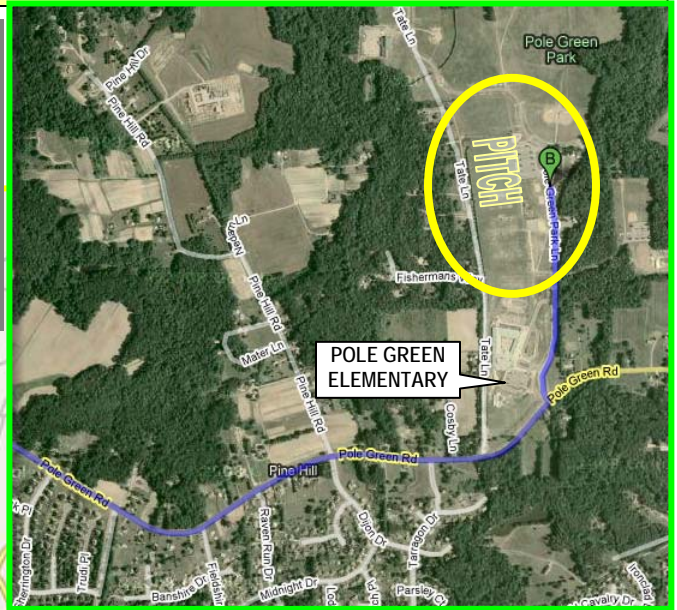

Phone Numbers
JAKE
C: (240)377-6334

FROM MCB QUANTICO

Summary: 77.0 mi – about 1 hour 22 mins

Time	Mile	Instruction	For	Toward
11:38	0.0	A Depart Barnett Field Parking Lot on Henderson Rd (North-West)	4.2 mi	
11:48	4.2	1 Take Ramp (RIGHT), Merge onto I-95 S	62.8 mi	Fredericksburg
12:46	67.0	2 Take LEFT Exit 84A Merge onto I-295 S	5.5 mi	Rocky Mt NC
12:51	72.5	3 Take Exit 38A (East) onto Meadowbridge Rd/VA-627 E	0.2 mi	
	72.7	Merge onto Meadowbridge Rd/Pole Green Rd. Continue to follow Pole Green Rd	3.9 mi	
12:58	76.6	4 Turn left at Pole Green Park Ln (just past Pole Green Elementary School, on left – park is beyond)	.4 mi	
13:00	77.0	B Arrive 8996 Pole Green Park Lane, 23116		

Saturday, 29 March, 2008
James River RFC
 (Pole Green Park, Mechanicsville, VA)

SCHEDULE:
NLT 11:30 Depart Quantico for Match.
 (RP @ Barnett Field South Parking Lot)
NLT 12:00 Depart Fredericksburg area.
 ≈ 13:00 Arrive at **Pole Green Park Rugby Pitch**.
 13:20 Boots On – Individual warm up/match prep.
 14:30 Kick-off.
 ≈ 16:30 Push for Social (*TBD*).