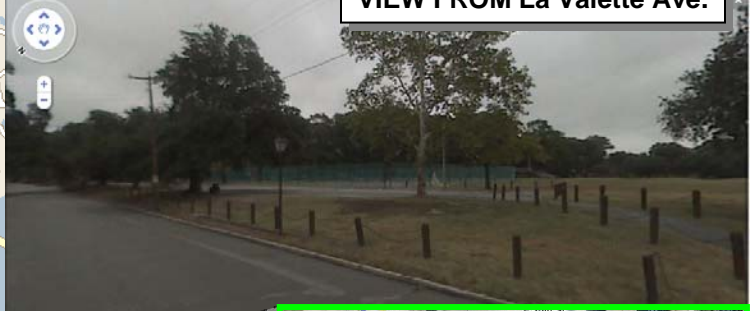

FROM MCB QUANTICO

Summary: 161.2 miles (2 hours, 27 minutes)

Time	Mile	Instruction	For	Toward
7:02 A	0.0	Depart Barnett Field Parking lot	4.3 mi	
7:09 1	4.3	Take Ramp (RIGHT) onto I-95	62.9 mi	I-95 / Fredericksburg
8:02 2	67.1	At exit 84A, take Ramp (LEFT) onto I-295	14.7 mi	I-295 / Rocky Mt NC
8:15 3	81.8	At exit 28A, take Ramp (RIGHT) onto I-64	76.2 mi	I-64 / Norfolk / VA Beach
9:24 4	158.1	At exit 276, turn RIGHT onto Ramp	0.1 mi	I-564 / US-460 / Granby St / Naval Base
9:25 5	158.2	Take Ramp (LEFT) onto US-460 [Granby St]	2.9 mi	US-460 / Granby St / VA-165 / Little Creek Rd
9:29 6	161.1	Turn LEFT (East) onto La Valette Ave	0.1 mi	
9:30 B	161.2	Arrive Norfolk RFC Pitch [Lafayette Park]		

Saturday, 21 March '09
Dual match
(hosted by Norfolk RFC)

SAT. 21 APR.
NLT 06:30 Depart Quantico.
(RP @ Barnett Field South Parking lot)

≈ 09:00 Arrive at **Lafayette Park, Norfolk, VA**

09:30 Boots On - Warm up/match prep
11:00 1st Kick off. (vs. ODU RFC)
14:00 2nd Kick off. (vs. Richmond RFC)
≈ 17:00 Push for Social (*tbtd*)
≈ tbd Return to Quantico

VIEW FROM La Valette Ave.